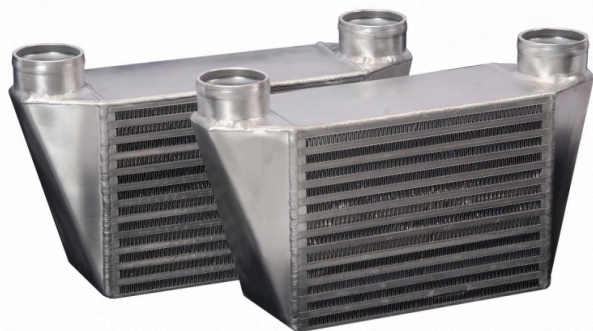

**Packing List for B5 S4 Dual Side Mount Intercooler Kit**

QTY	PN	Description
2	08A0163	B5 S4 SMIC w/ 2.25" plumbing
2	08A0163-2	SS upper mounting bracket (Riveted On)
1	08A0153-3	Driver side lower intercooler inlet hose - 2" to 2.25"
1	08A0153-4	Pass side lower intercooler inlet hose - 2" to 2.25"
1	08A0153-5	AC receiver/dryer mounting bracket
2	Hardware	Self Tapping Screws
2	Hardware	ABA Hose clamp for 2.25" coupling
2	Hardware	ABA Hose clamp for 2" coupling